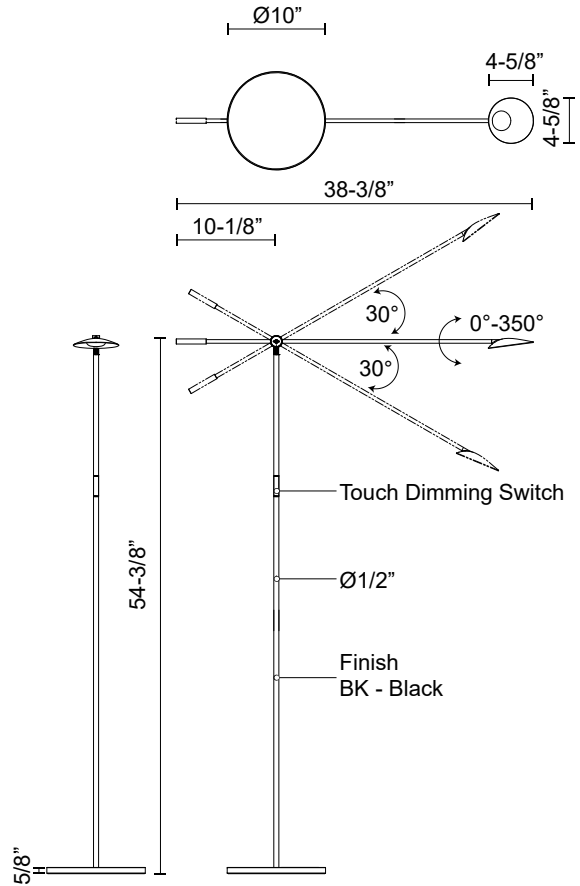

ROTAIRE FL90155

LAMPS

PROJECT

DESCRIPTION

Influenced by natural forms of flora, the Rotaire collection is a culmination of minimalist sensibilities and natural inspirations. Designed to mimic the form and flow of flowers and vines, the strong stems of this collection create the perfect frame for the illumination from each "leaf". The Rotaire is sure to bloom in both small and large spaces alike.

SPECIFICATION DETAILS

Fixture Dimensions	L38-3/8" x W10" x H54-3/8"
Light Source	LED with DC Driver
Wattage	7W
Total Lumens	595lm
Delivered Lumens	460lm*
Voltage	120V
Color Temperature	3000K
CRI (Ra)	90CRI
Optional Color Temps	2700K - 5000K Available, Minimum Order Quantities Apply
LED Rated Life	50,000 hours
Dimming	100% - 10%, Touch dimmer
Diffuser Details	Frosted acrylic diffuser
Shade Details	Cast Aluminum Shade
Location	Dry
Base Dimensions	D10" x H5/8"
Paint Finish	BK02
Finish Option(s)	Black

* For custom options, consult factory for details.

* For warranty information, please visit www.kuzcolighting.com/warranty

KUZCO

CANADA: 19054 28TH AVENUE - SURREY, BC V3Z 6M3

USA: 3035 E. LONE MOUNTAIN ROAD - LAS VEGAS, NV 89081

WWW.KUZCOLIGHTING.COM

© 2021 KUZCO LIGHTING. ALL RIGHTS RESERVED.

COMMENT